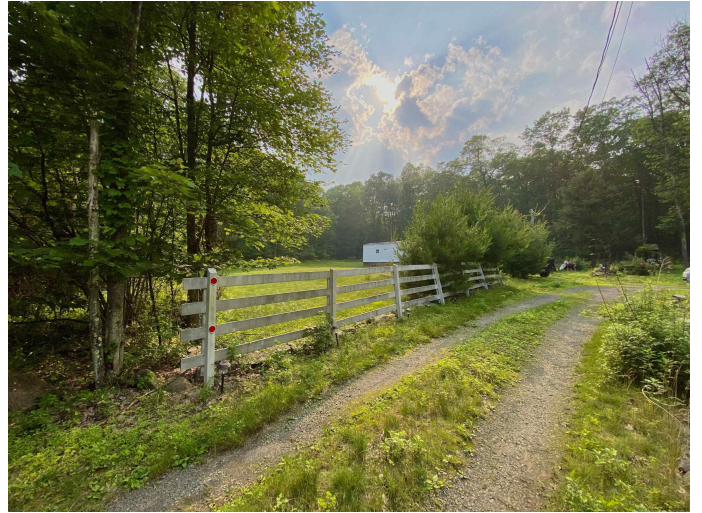

## \$89,000

0 Bedroom, 0.00 Bathroom,  
Land on 2 Acres

N/A, Kerhonkson, NY

Imagine building your own escape on an idyllic 2.02 acres down this peaceful country road in Kerhonkson. Bring your vision! Bring your plans! Do not pass this over! Just a stone's throw to Sundown National Forest and hiking at nearby Ashokan Quarry Trail, the Kerhonkson Rail Trail and Minnewaska State Park. Head into town to check out Kelder's Farm, grab a bite at Helena's Specialty Pierogies or even roller skating at Skate Time in nearby Accord. Close to the Bradford Graves Sculpture Park and Catskills Native Nursery. Go get inspired and transform this gorgeous piece of land into a home! Horseshoe driveway, in-ground septic, drilled well and electric already on site. Great location. Mobile home on site will need to be removed. Property sold as is.

### **Exterior**

Exterior Features	Driveway
Lot Description	Landscaped, Level