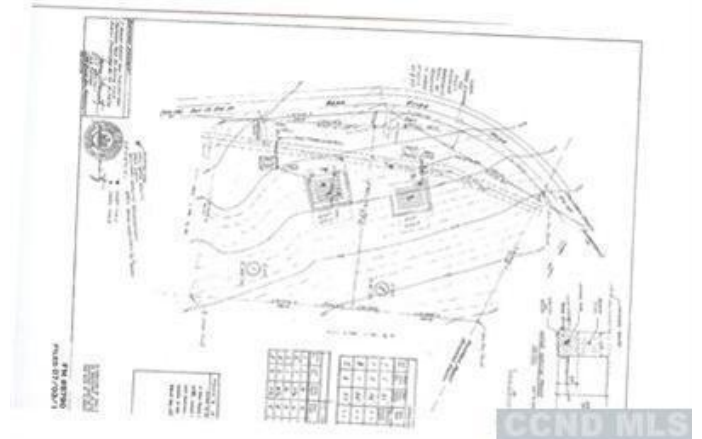

## \$65,000

Bedroom, Bathroom, 125,453 sqft  
Land on 3 Acres

N/A, Pine Plains, NY

Wooded Lot, located in a Nice quiet area on the outskirts of Pine Plains on the Dutchess/Columbia county line.. 2.88 acres Boha for a 3/4 bedroom home.. BOHA will need to be updated. Bordered by many large parcels and pastures. Close to TSP, Village of Millerton, Hudson, Copake.

## Essential Information

MLS® #	145701
Price	\$65,000
Square Footage	125,453
Acres	2.88
Type	Land
Sub-Type	Land
Status	Sold
MLS	cgndmls_sold

## Exterior

Lot Description level, sloping